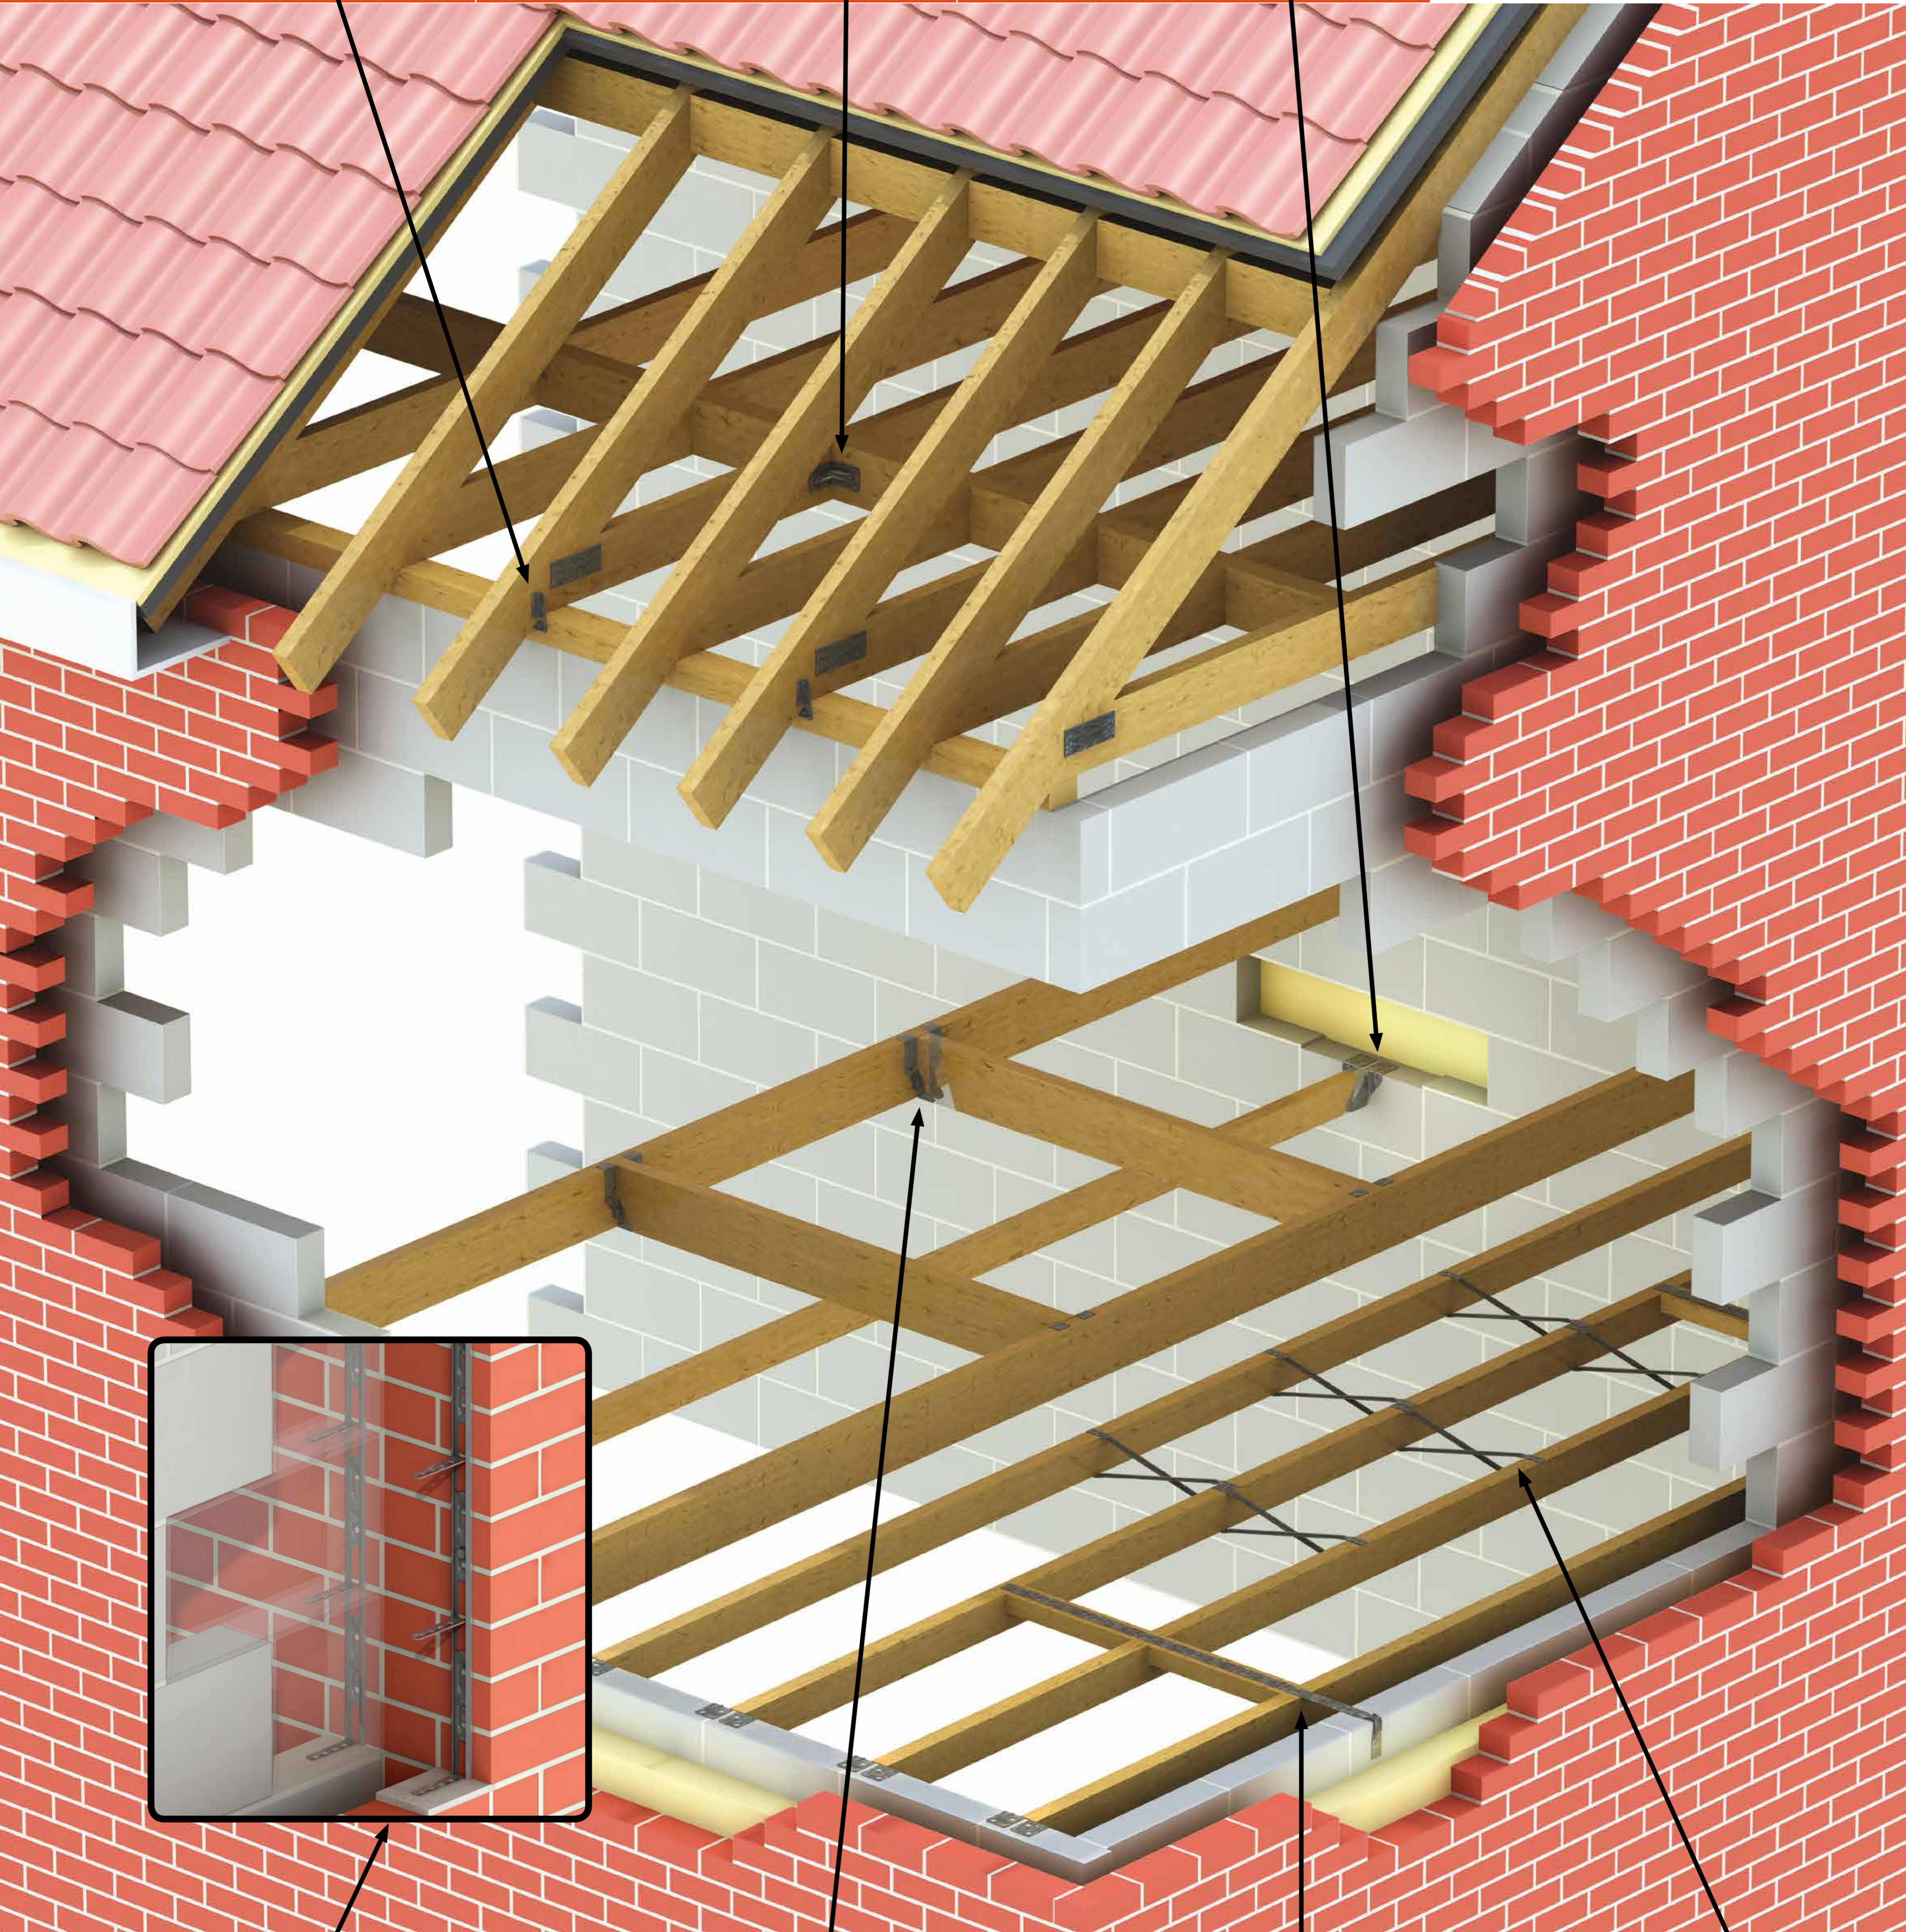

Truss Clip

• **TCP**

Reinforced Angle Bracket

• **E2**

Joist to Masonry Hanger

• **JHM**

Universal Wall Starter

• **C2KS**

Adjustable Joist Hanger

• **JHA**

Heavy Engineered Strap

• **HES**

Herringbone Strut

• **HSA**

01827 255600

strongtie.co.uk